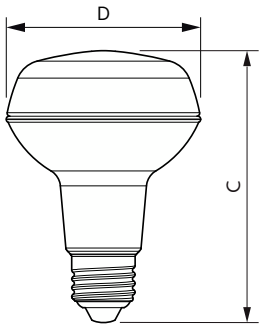

Målskitse

Product	D	C
CoreProLEDspot ND 4-60W R80 E27 827 36D	80 mm	112 mm

Fotometriske data

Accent Lighting Spots - CoreProLEDspot ND 4-60W R80 E27 827 36D

Spectral Power Distribution Colour - CoreProLEDspot ND 4-60W R80 E27 827 36D