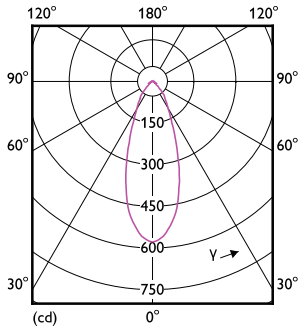

Målskitse

Product	D	C
CoreProLEDspot ND 4-60W R80 E27 827 36D	80 mm	112 mm

Fotometriske data

Accent Lighting Spots - CoreProLEDspot ND 4-60W R80 E27 827 36D

Spectral Power Distribution Colour - CoreProLEDspot ND 4-60W R80 E27 827 36D

CorePro LEDspot-reflektorer

Fotometriske data

Light Distribution Diagram - CoreProLEDspot ND 4-60W R80 E27 827 36D

Levetid

Lumen Maintenance Diagram - CoreProLEDspot ND 4-60W R80 E27 827 36D

Life Expectancy Diagram - CoreProLEDspot ND 4-60W R80 E27 827 36D