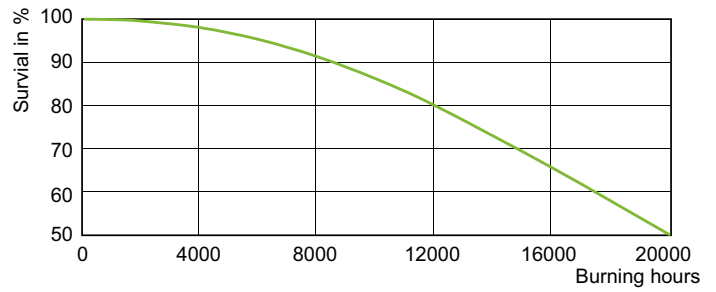

MASTER CityWhite CDO-TT

Levetid

Lumen Maintenance Diagram - MASTER CityWh CDO-TT Plus 150W/942 E40

Life Expectancy Diagram - MASTER CityWh CDO-TT Plus 150W/942 E40