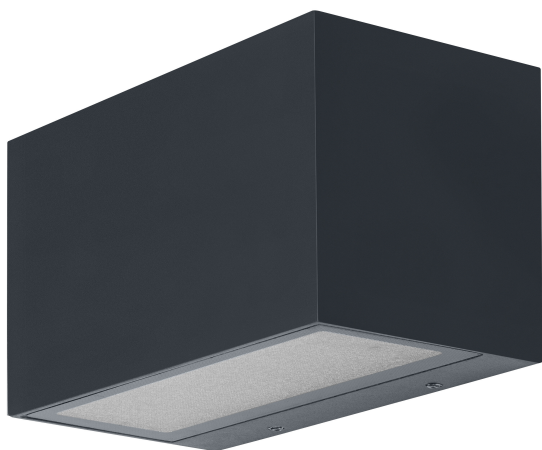

## SMART+ Wifi Brick Wall Wide UpDown RGB + W

Smart+ Brick Multicolor | Luminaire with WIFI technology

## MATERIALS & COLORS

Product color	Dark gray
Housing color	Dark gray
Body material	Aluminum
Cover material	Polycarbonate (PC)
Mercury content	0.0 mg