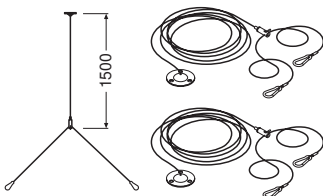

product_datasheet_title PANEL Suspension Kit

SUSPENSION KIT | Suspension kit for panel luminaires

technical_data

DIMENSIONS & WEIGHT

Diameter	30,0 mm
Length	1500 mm
Product weight	150.00 g
Cable length	1500 mm

710825_LEDVANCE Panel
Suspension Kit

MATERIALS & COLORS

Product color	Steel
---------------	-------

APPLICATION & MOUNTING

Mounting location	Ceiling
-------------------	---------

download_data

logistical_data

product_code	packaging_unit	dimensions	weight	volume
4058075402928	Folding box 1	90 mm x 90 mm x 35 mm	152.00 g	0.28 dm ³
4058075402935	Shipping box 4	154 mm x 104 mm x 108 mm	670.00 g	1.73 dm ³
4058075691599	Shipping box 24	322 mm x 322 mm x 130 mm	4363.00 g	13.48 dm ³