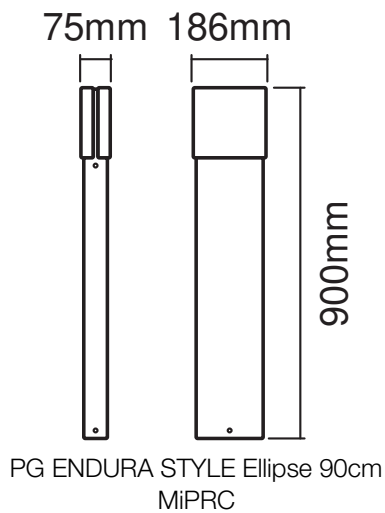

product_datasheet_title

ENDURA Style Ellipse 90cm 13W

ENDURA® STYLE ELLIPSE | Decorative and very bright luminaires

technical_data

ELECTRICAL DATA

Nominal wattage	12.50 W
Nominal voltage	220...240 V
Mains frequency	50...60 Hz
Nominal current	65.000 mA
Power factor λ	> 0.5
Protection class	I
Operating mode	Mains voltage

PHOTOMETRICAL DATA

Luminous flux	950 lm
Total luminous flux of contained light sources	1400 lm
Luminous efficacy	76 lm/W
Color temperature	3000 K
Light color (designation)	Warm White
Color rendering index Ra	> 80
Standard deviation of color matching	≤ 6 sdcn
Beam angle	122 °

DIMENSIONS & WEIGHT

Length	75.00 mm
Width	186.00 mm
Height	900.00 mm
Product weight	3500.00 g

MATERIALS & COLORS

Product color	Dark gray
Housing color	Dark gray
Body material	Aluminum
Cover material	Polycarbonate (PC)
Mercury content	0.0 mg

logistical_data

product_code	packaging_unit	dimensions	weight	volume
4058075205116	Folding box 1	84 mm x 194 mm x 921 mm	3670.00 g	15.01 dm ³
4058075205123	Shipping box 2	205 mm x 185 mm x 940 mm	7710.00 g	35.65 dm ³