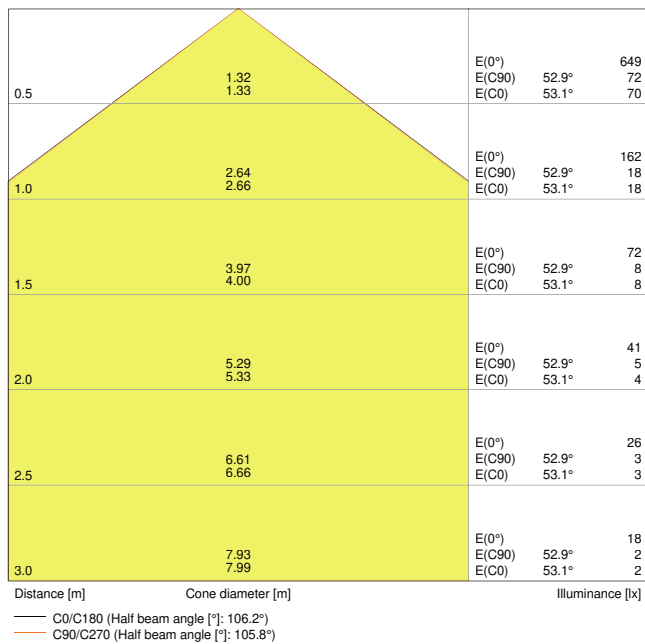

product_datasheet_title

DL SLIM DN 105 6 W 3000 K WT

DOWNLIGHT SLIM ROUND | Flat downlights with integrated driver, round shape

technical_data

ELECTRICAL DATA

Nominal wattage	6.00 W
Nominal voltage	220...240 V
Mains frequency	50...60 Hz
Nominal current	58 mA
Inrush current	6 A
Inrush current time T_{h50}	120 μ s
Max. number of luminaires per miniature circuit breaker B16	72
Max. number of luminaires per miniature circuit breaker C10	60
Max. number of luminaires per miniature circuit breaker C16	96
Power factor λ	0.50
Total harmonic distortion	< 20 %
Protection class	II
Operating mode	Integrated LED driver

PHOTOMETRICAL DATA

Luminous flux	420 lm
Luminous efficacy	70 lm/W
Color temperature	3000 K
Light color (designation)	Warm White
Color rendering index Ra	> 80
Standard deviation of color matching	< 6 sdc _m
Luminous intensity	-
Flickering metric (Pst LM)	-
Stroboscope effect metric (SVM)	-
Photobiological safety group acc. to EN62778	RG0
Photobiological safety group acc. to EN62471	RG0
Beam angle	120 °

4058075052222 DL SLIM DN105 6W 3000K WT IP20

4058075052222 DL SLIM DN105 6W 3000K WT IP20

DIMENSIONS & WEIGHT

Diameter	118.00 mm
Height	30.00 mm
Product weight	158.00 g

MATERIALS & COLORS

Product color	White
---------------	-------