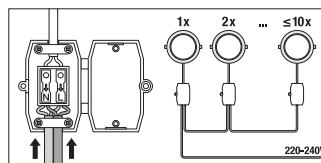

Photometric and lighting design files		document_name
	ROLF file (RELUX)	DL SLIM DN105 6W-3000K
	UGR file (UGR table)	4058075052222 DL SLIM DN105 6W 3000K WT IP20
	LDC typ cone	4058075052222 DL SLIM DN105 6W 3000K WT IP20
	LDC typ polar	4058075052222 DL SLIM DN105 6W 3000K WT IP20
CAD/BIM files		document_name
	BIM_Revit_3D	Downlight Slim Round
	CAD_STEP_3D	DL SLIM DN 105

logistical_data

product_code	packaging_unit	dimensions	weight	volume
4058075078970	Folding box 1	45 mm x 145 mm x 145 mm	192.00 g	0.95 dm³
4058075078987	Shipping box 6	290 mm x 155 mm x 165 mm	1317.00 g	7.42 dm³

logistical_data_text

additional_catalog_information

disclaimer_title

disclaimer_text