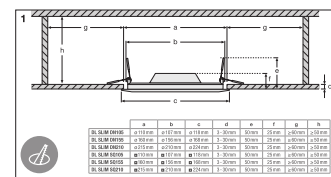

Photometric and lighting design files		document_name
	ROLF file (RELUX)	DL SLIM DN105 6W-3000K
	UGR file (UGR table)	4058075052222 DL SLIM DN105 6W 3000K WT IP20
	LDC typ cone	4058075052222 DL SLIM DN105 6W 3000K WT IP20
	LDC typ polar	4058075052222 DL SLIM DN105 6W 3000K WT IP20
CAD/BIM files		document_name
	BIM_Revit_3D	Downlight Slim Round
	CAD_STEP_3D	DL SLIM DN 105

logistical_data

product_code	packaging_unit	dimensions	weight	volume
4058075078970	Folding box 1	45 mm x 145 mm x 145 mm	192.00 g	0.95 dm³
4058075078987	Shipping box 6	290 mm x 155 mm x 165 mm	1317.00 g	7.42 dm³

logistical_data_text

additional_catalog_information

disclaimer_title

disclaimer_text