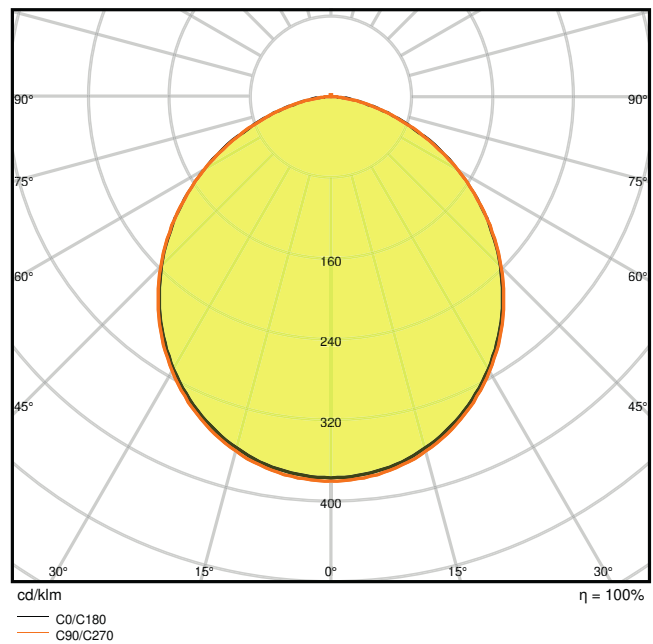

product_datasheet_title

DL SLIM DN 105 6 W 3000 K WT

DOWNLIGHT SLIM ROUND | Flat downlights with integrated driver, round shape

technical_data

ELECTRICAL DATA

Nominal wattage	6.00 W
Nominal voltage	220...240 V
Mains frequency	50...60 Hz
Nominal current	58 mA
Inrush current	6 A
Inrush current time T_{h50}	120 μ s
Max. number of luminaires per miniature circuit breaker B16	72
Max. number of luminaires per miniature circuit breaker C10	60
Max. number of luminaires per miniature circuit breaker C16	96
Power factor λ	0.50
Total harmonic distortion	< 20 %
Protection class	II
Operating mode	Integrated LED driver

PHOTOMETRICAL DATA

Luminous flux	420 lm
Luminous efficacy	70 lm/W
Color temperature	3000 K
Light color (designation)	Warm White
Color rendering index Ra	> 80
Standard deviation of color matching	< 6 sdc _m
Luminous intensity	-
Flickering metric (Pst LM)	-
Stroboscope effect metric (SVM)	-
Photobiological safety group acc. to EN62778	RG0
Photobiological safety group acc. to EN62471	RG0
Beam angle	120 °

4058075052222 DL SLIM DN105 6W 3000K WT IP20

4058075052222 DL SLIM DN105 6W 3000K WT IP20

DIMENSIONS & WEIGHT

Diameter	118.00 mm
Height	30.00 mm
Product weight	158.00 g

MATERIALS & COLORS

Product color	White
---------------	-------