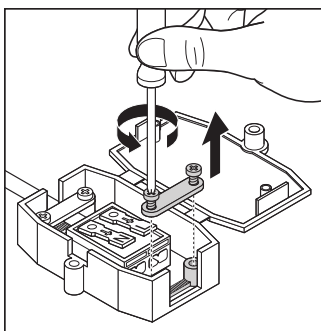

Photometric and lighting design files		document_name
	ROLF file (RELUX)	DL SLIM DN105 6W-3000K
	UGR file (UGR table)	4058075052222 DL SLIM DN105 6W 3000K WT IP20
	LDC typ cone	4058075052222 DL SLIM DN105 6W 3000K WT IP20
	LDC typ polar	4058075052222 DL SLIM DN105 6W 3000K WT IP20
CAD/BIM files		document_name
	BIM_Revit_3D	Downlight Slim Round
	CAD_STEP_3D	DL SLIM DN 105

logistical_data

product_code	packaging_unit	dimensions	weight	volume
4058075078970	Folding box 1	45 mm x 145 mm x 145 mm	192.00 g	0.95 dm³
4058075078987	Shipping box 6	290 mm x 155 mm x 165 mm	1317.00 g	7.42 dm³

logistical_data_text

additional_catalog_information

disclaimer_title

disclaimer_text