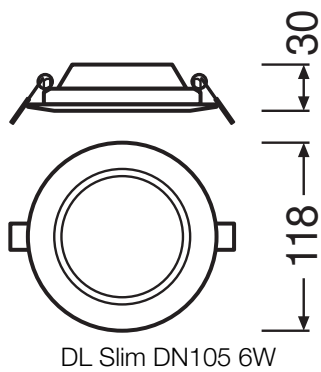

product_datasheet_title

DL SLIM DN 105 6 W 3000 K WT

DOWNLIGHT SLIM ROUND | Flat downlights with integrated driver, round shape

technical_data

ELECTRICAL DATA

Nominal wattage	6.00 W
Nominal voltage	220...240 V
Mains frequency	50...60 Hz
Nominal current	58 mA
Inrush current	6 A
Inrush current time T_{h50}	120 μ s
Max. number of luminaires per miniature circuit breaker B16	72
Max. number of luminaires per miniature circuit breaker C10	60
Max. number of luminaires per miniature circuit breaker C16	96
Power factor λ	0.50
Total harmonic distortion	< 20 %
Protection class	II
Operating mode	Integrated LED driver

PHOTOMETRICAL DATA

Luminous flux	420 lm
Luminous efficacy	70 lm/W
Color temperature	3000 K
Light color (designation)	Warm White
Color rendering index Ra	> 80
Standard deviation of color matching	< 6 sdc _m
Luminous intensity	-
Flickering metric (Pst LM)	-
Stroboscope effect metric (SVM)	-
Photobiological safety group acc. to EN62778	RG0
Photobiological safety group acc. to EN62471	RG0
Beam angle	120 °

4058075052222 DL SLIM DN105 6W 3000K WT IP20

4058075052222 DL SLIM DN105 6W 3000K WT IP20

DIMENSIONS & WEIGHT

Diameter	118.00 mm
Height	30.00 mm
Product weight	158.00 g

MATERIALS & COLORS

Product color	White
---------------	-------

APPLICATION & MOUNTING

Ambient temperature range	-20...+50 °C
Temperature range at storage	-30...+70 °C
Type of connection	Screwless terminal, 2-Pole
Type of protection	IP20
Protection class IK (shock resistance)	IK03
Dimmable	no
Mounting type	Recessed
Mounting location	Ceiling
Application environment	Indoor
Mounting diameter	105.00 mm
Mounting depth	50,0 mm
LED module replaceable	Not replaceable
With light source	Yes