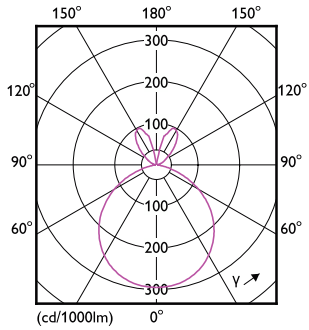

## Målskitse

Product	D	C
CorePro LEDlinearND 11.5-100W R7S78mm830	28 mm	78 mm

## Fotometriske data

Spectral Power Distribution Colour - CorePro LEDlinearND 11.5-100W R7S78mm830

General uniform lighting - CorePro LEDlinearND 11.5-100W R7S78mm830

## Fotometriske data

Light Distribution Diagram - CorePro LEDlinearND 11.5-100W R7S78mm830