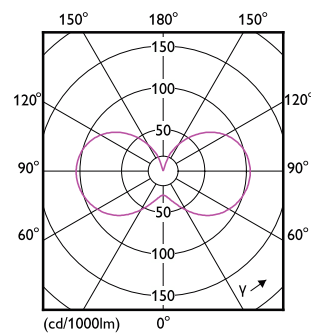

Målskitse

Product	D	C
CorePro LEDcapsule 3.7-40W ND G9 830	16 mm	52 mm

Fotometriske data

General uniform lighting - CorePro LEDcapsule 3.7-40W ND G9 830

Light Distribution Diagram - CorePro LEDcapsule 3.7-40W ND G9 830