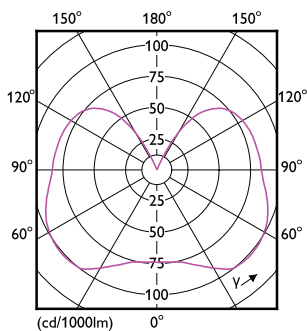

Fotometriske data

Light Distribution Diagram - CorePro LEDcapsuleLV 1.7-20W G4micro 827

General uniform lighting - CorePro LEDcapsuleLV 1.7-20W G4micro 827