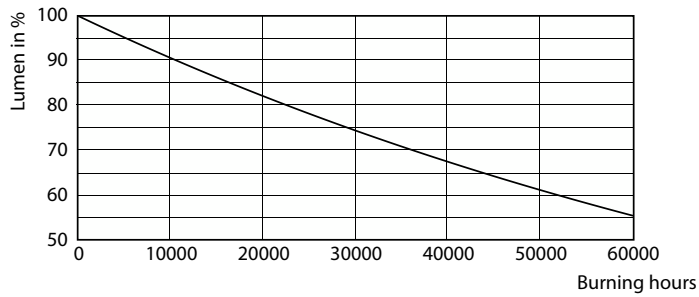

Lumen Maintenance Diagram - CorePro LED PLS 5W 840 2P G23