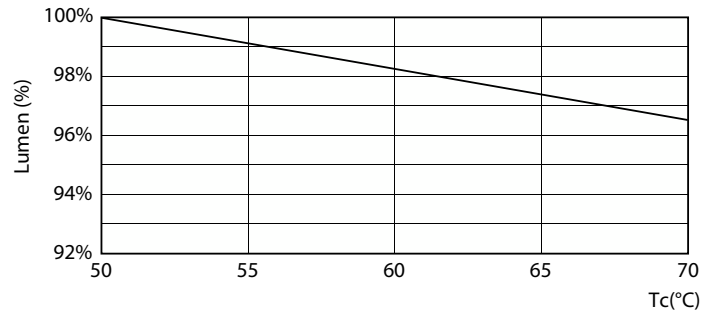

FailureRate

Lumen Maintenance Diagram - CorePro LED PLS 5W 840 2P G23